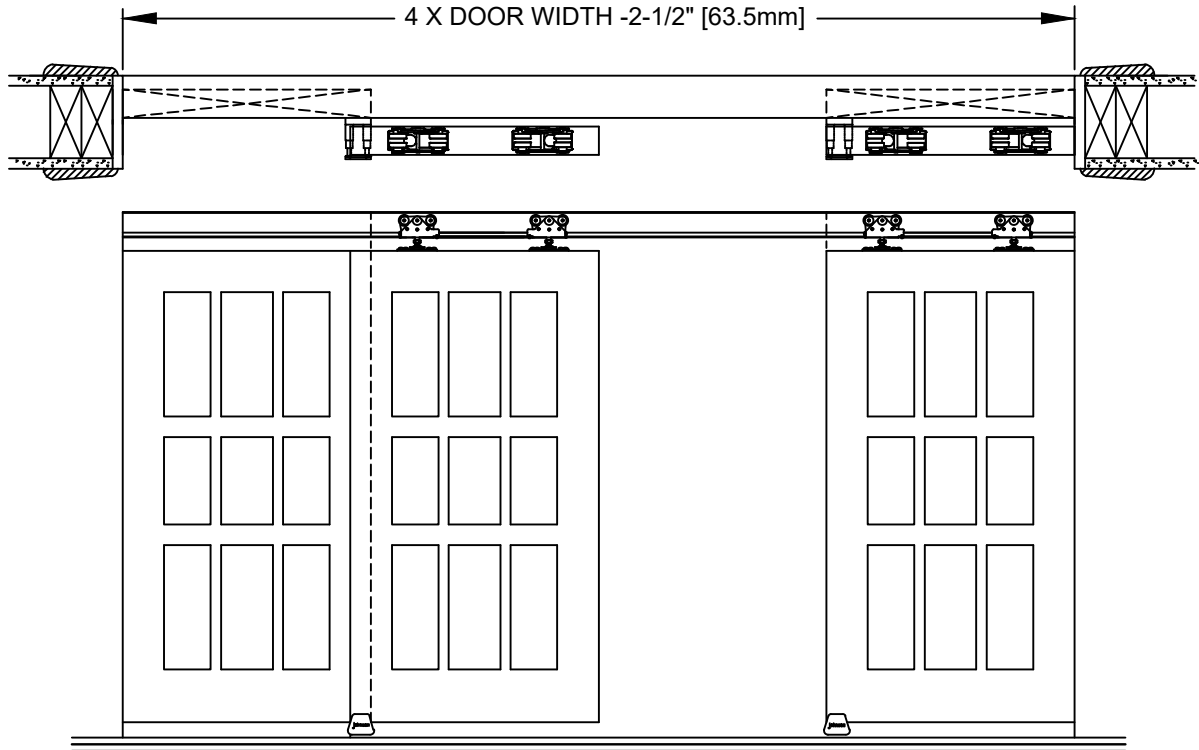

www.johnsonhardware.com

INSTRUCTIONS

OPEN POCKET CONVERGING 200 SERIES TRACK

SPECIAL OPEN POCKET
CONVERGING APPLICATION
200 SERIES HARDWARE
FOR 1-3/4" (45mm)
400 lbs. (181kg)

****OPEN POCKET CONVERGING****
JOHNSON 200 SERIES
200PD SERIES COMPONENTS

- *STANDARD OPTION**
2 - 200 SERIES TRACKS
4 - 2020 HANGERS
2 - #12 GUIDE
2 - 2055 STOPS

- *SOFT CLOSE OPTION**
2 - 200 SERIES TRACK
4 - 2020 HANGERS
4 - 2066 SOFT CLOSE KITS
2 - 2030 GUIDE
4 - 2040 GUIDE COVER