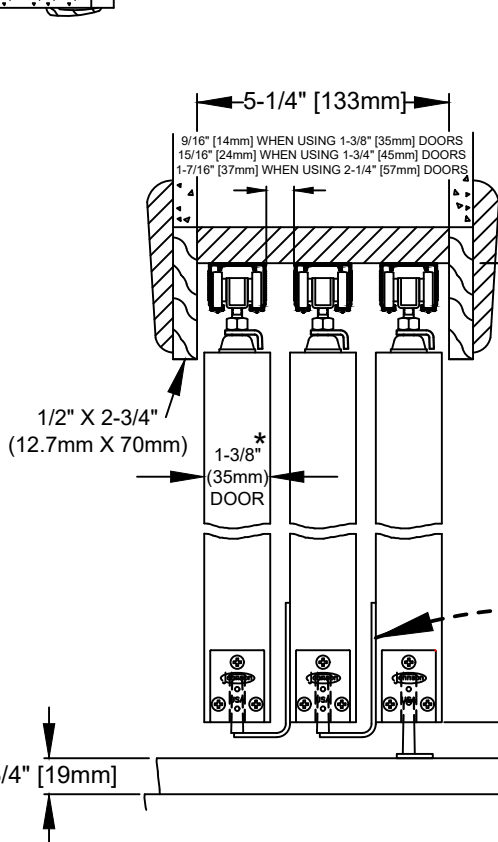

INSTRUCTIONS

SPECIAL MULTI-PASS SLIDING DOOR W/O GUIDE CHANNELS 111MP SERIES

SIDEMOUNT GUIDES
2032 FOR 1-3/8" [35mm],
2033 FOR 1-3/4" [45mm],
2036 FOR 2-1/4" [57mm]
DOOR THICKNESS

www.johnsonhardware.com

ORDER:

- 3 - 111 Series Track Lengths
(3 - Door Width minus 2-1/2" [63.5mm])
- 1 - 111MP Series 3 Door Part set
(11311383 1-3/8" [35mm] door)
(11311343 1-3/4" [44mm] door)
(11311243 2-1/4" [57mm] door)
- 1 - 2040 Door Guide Cover Plate

ROUTED DOOR DIMENSIONS