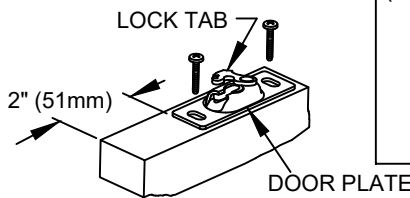

INSTRUCTIONS

SPECIAL MULTI-PASS SLIDING DOOR W/O GUIDE CHANNELS 111MP SERIES

SIDEMOUNT GUIDES
2032 FOR 1-3/8" [35mm],
2033 FOR 1-3/4" [45mm],
2036 FOR 2-1/4" [57mm]
DOOR THICKNESS

www.johnsonhardware.com

ORDER:

- 3 - 111 Series Track Lengths
(3 - Door Width minus 2-1/2" [63.5mm])
- 1 - 111MP Series 3 Door Part set
(11311383 1-3/8" [35mm] door)
(11311343 1-3/4" [44mm] door)
(11311243 2-1/4" [57mm] door)
- 1 - 2040 Door Guide Cover Plate

ROUTED DOOR DIMENSIONS