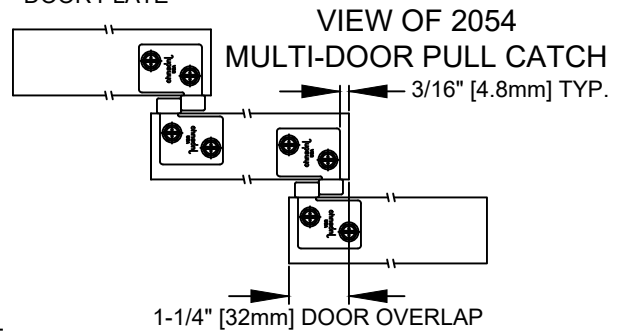

INSTRUCTIONS

SPECIAL MULTI-PASS SLIDING DOOR W/O GUIDE CHANNELS 111MP SERIES

SIDEMOUNT GUIDES
2032 FOR 1-3/8" [35mm],
2033 FOR 1-3/4" [45mm],
2036 FOR 2-1/4" [57mm]
DOOR THICKNESS

www.johnsonhardware.com

ORDER:

- 3 - 111 Series Track Lengths
(3 - Door Width minus 2-1/2" [63.5mm])
- 1 - 111MP Series 3 Door Part set
(11311383 1-3/8" [35mm] door)
(11311343 1-3/4" [44mm] door)
(11311243 2-1/4" [57mm] door)
- 1 - 2040 Door Guide Cover Plate

ROUTED DOOR DIMENSIONS