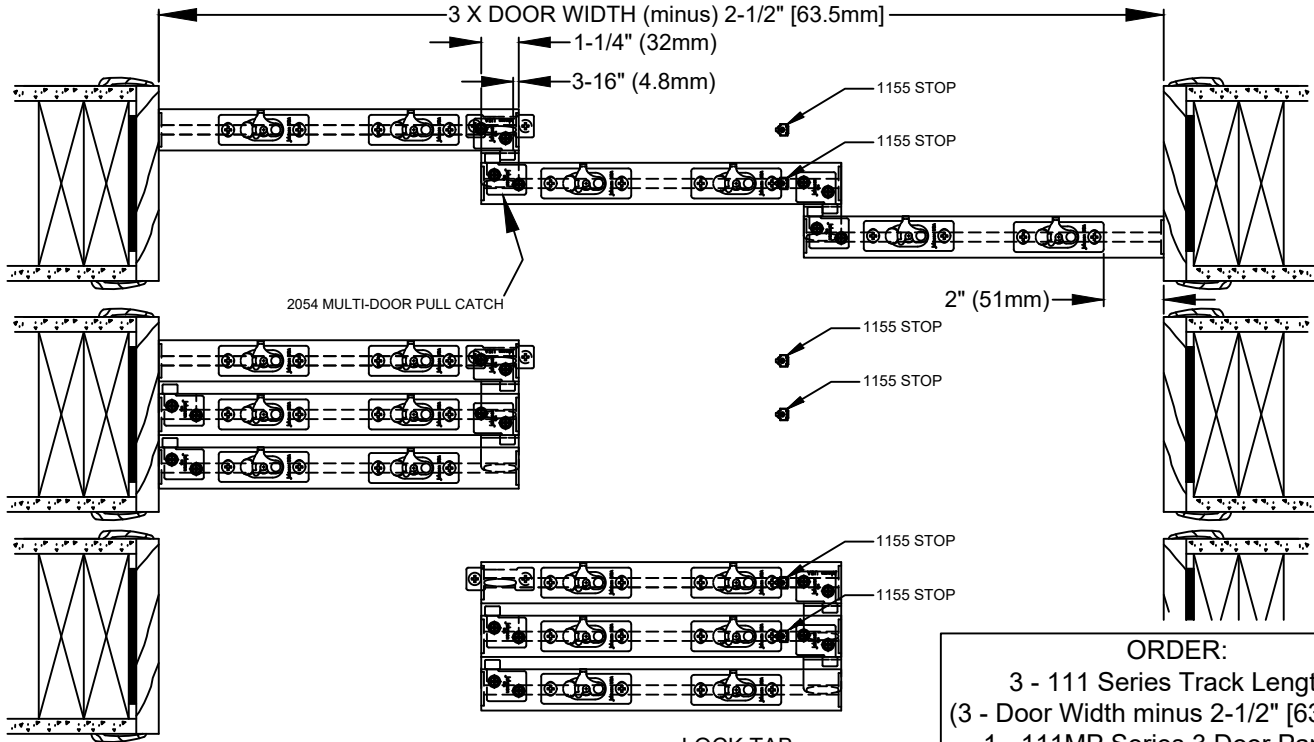

INSTRUCTIONS

SPECIAL MULTI-PASS SLIDING DOOR W/O GUIDE CHANNELS 111MP SERIES

SIDEMOUNT GUIDES
2032 FOR 1-3/8" [35mm],
2033 FOR 1-3/4" [45mm],
2036 FOR 2-1/4" [57mm]
DOOR THICKNESS

www.johnsonhardware.com

ORDER:

- 3 - 111 Series Track Lengths
(3 - Door Width minus 2-1/2" [63.5mm])
- 1 - 111MP Series 3 Door Part set
(11311383 1-3/8" [35mm] door)
(11311343 1-3/4" [44mm] door)
(11311243 2-1/4" [57mm] door)
- 1 - 2040 Door Guide Cover Plate

ROUTED DOOR DIMENSIONS