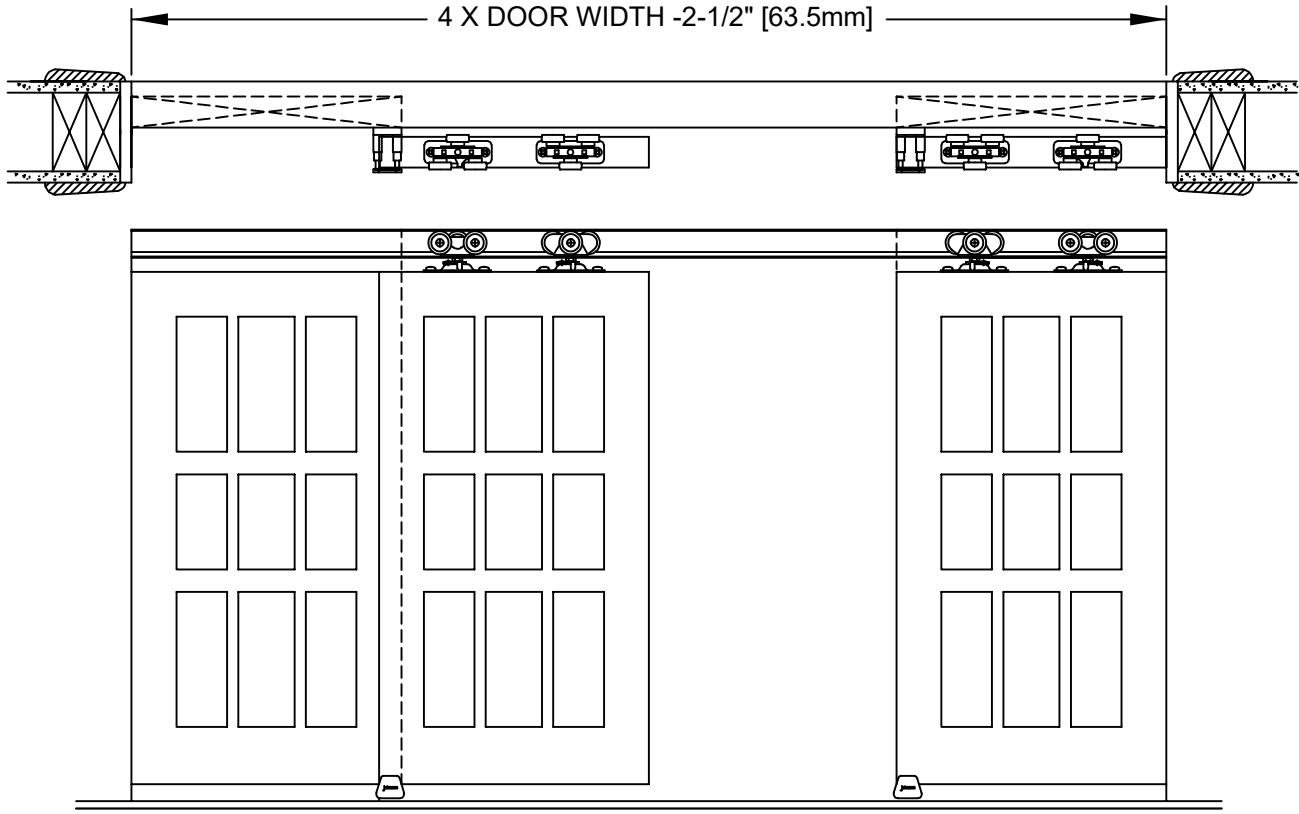

www.johnsonhardware.com

INSTRUCTIONS

**SPECIAL OPEN POCKET
CONVERGING APPLICATION
100 SERIES HARDWARE
FOR 1-3/4" (45mm)
200 lbs. (91 kg)**

OPEN POCKET CONVERGING 100 SERIES TRACK

****OPEN POCKET CONVERGING****

JOHNSON 100 SERIES 100PD SERIES COMPONENTS

- *STANDARD OPTION**
 2 - 100 SERIES TRACKS
 4 - 1125 HANGERS
 2 - #12 GUIDE
 2 - 1155 STOPS

- *SOFT CLOSE OPTION**
 2 - 100 SERIES TRACK
 4 - 1060 SOFT CLOSE HANGERS
 2 - 2030 GUIDE
 4 - 2040 GUIDE COVER