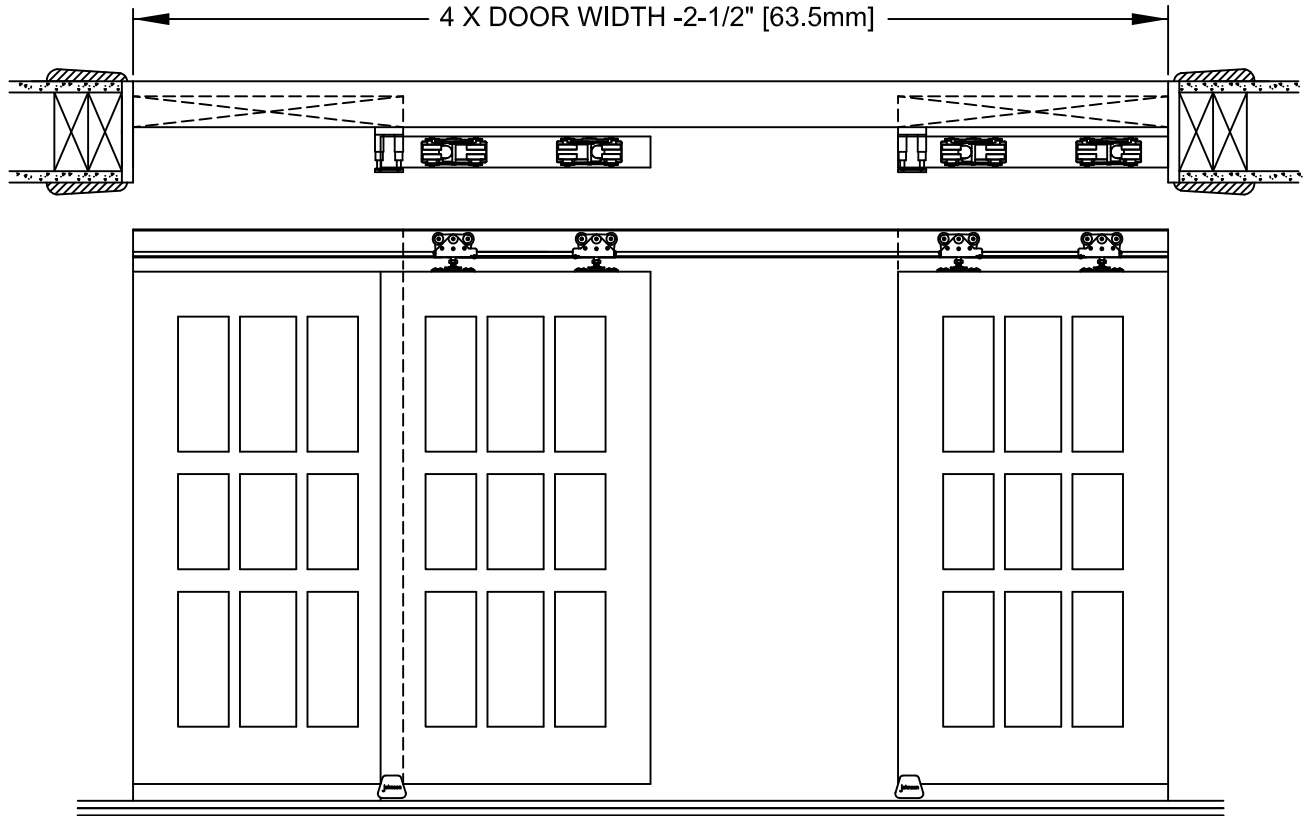

www.johnsonhardware.com

INSTRUCTIONS

SPECIAL OPEN POCKET
CONVERGING APPLICATION
200 SERIES HARDWARE
FOR 1-3/4" (45mm)
400 lbs. (181kg)

OPEN POCKET CONVERGING 200 SERIES TRACK

OPEN POCKET CONVERGING JOHNSON 200 SERIES 200PD SERIES COMPONENTS

- *STANDARD OPTION**
 2 - 200 SERIES TRACKS
 4 - 2020 HANGERS
 2 - #12 GUIDE
 2 - 2055 STOPS

- *SOFT CLOSE OPTION**
 2 - 200 SERIES TRACK
 4 - 2020 HANGERS
 4 - 2066 SOFT CLOSE KITS
 2 - 2030 GUIDE
 4 - 2040 GUIDE COVER