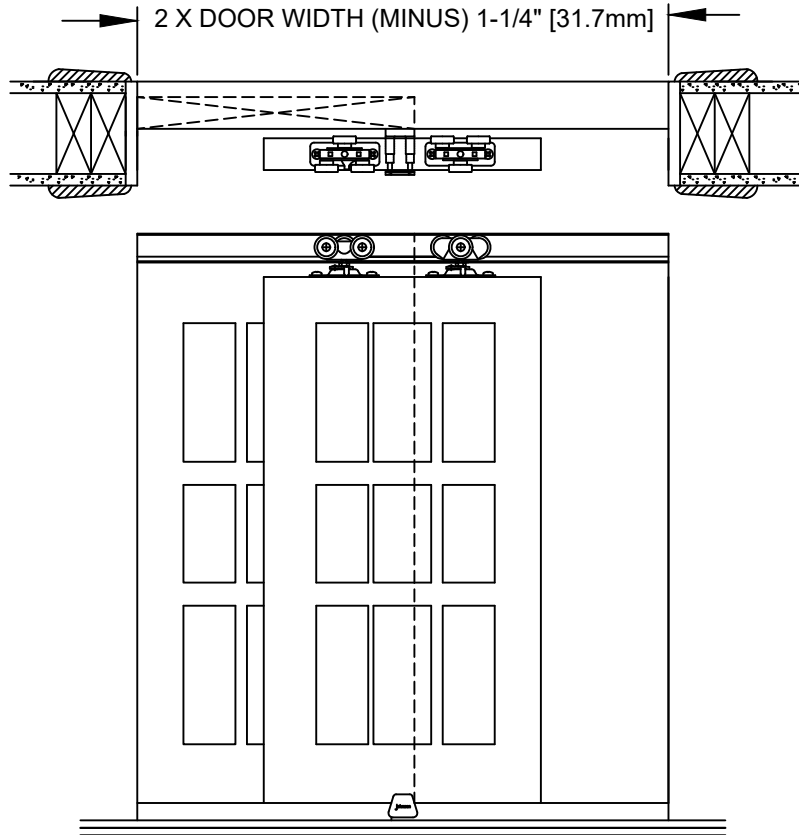

www.johnsonhardware.com

INSTRUCTIONS

OPEN POCKET 100 SERIES TRACK

SPECIAL OPEN POCKET
SINGLE DOOR APPLICATION
100 SERIES HARDWARE
FOR 1-3/8" (35mm)
200 lbs. (91 kg)

OPEN POCKET SINGLE DOOR

JOHNSON 100 SERIES 100PD SERIES COMPONENTS

*STANDARD OPTION

- 1 - 100 SERIES TRACKS
- 2 - 1125 HANGERS
- 1 - #12 GUIDE

TRIM SCREWS NOT SUPPLIED

*SOFT CLOSE OPTION

- 1 - 100 SERIES TRACK
- 2 - 1060 SOFT CLOSE HANGERS
- 1 - 2030 GUIDE
- 2 - 2040 GUIDE COVER