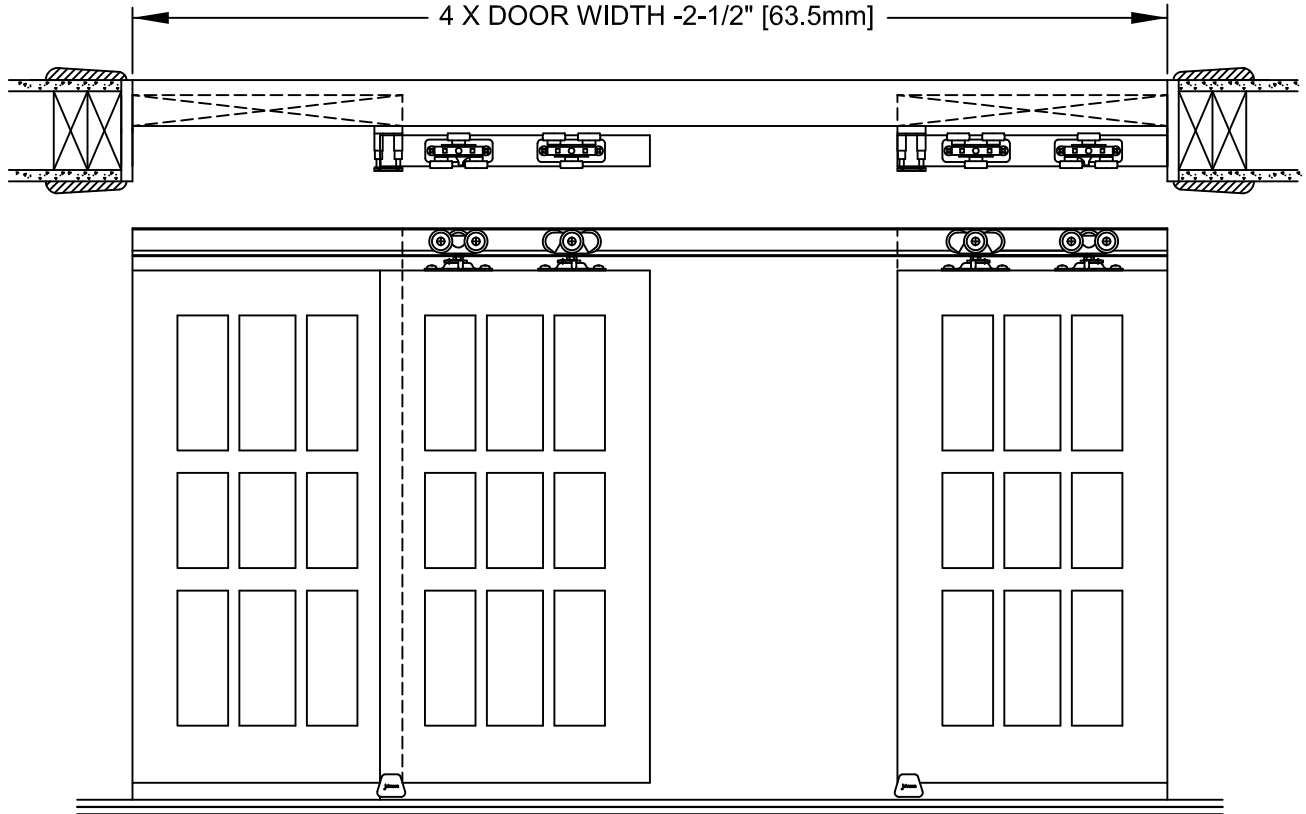

www.johnsonhardware.com

INSTRUCTIONS

SPECIAL OPEN POCKET
CONVERGING APPLICATION
100 SERIES HARDWARE
FOR 1-3/8" (35mm)
200 lbs. (91 kg)

OPEN POCKET CONVERGING 100 SERIES TRACK

****OPEN POCKET CONVERGING****

**JOHNSON 100 SERIES
100PD SERIES COMPONENTS**

***STANDARD OPTION**

- 2 - 100 SERIES TRACKS
- 4 - 1125 HANGERS
- 2 - #12 GUIDE
- 2 - 1155 STOPS

***SOFT CLOSE OPTION**

- 2 - 100 SERIES TRACK
- 4 - 1060 SOFT CLOSE HANGERS
- 2 - 2030 GUIDE
- 4 - 2040 GUIDE COVER