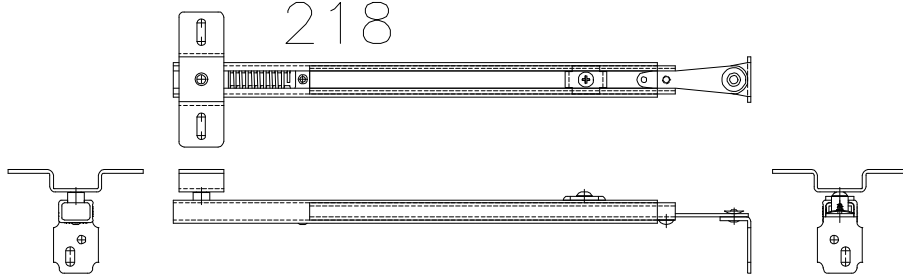

218

824

912

218

912

824

1601

2-4.8 X 13

4.8 X 11

25.4

13

100% FULL ACCESS DOOR ARM
12" X 16" [298 X 457]
FULL SCALE 10-31-97

1601

2-4.8 X 13

43

25.4

13

100% FULL ACCESS DOOR ARM
9" X 12" [225 X 300]
FULL SCALE 10-27-97

1601

2-4.8 X 13

43

25.4

76

30

450 ~ 600

40

3

6.4

4.8 X 11

25.4

13

100% FULL ACCESS DOOR ARM
18" X 24" [450 X 600]
FULL SCALE 10-27-97