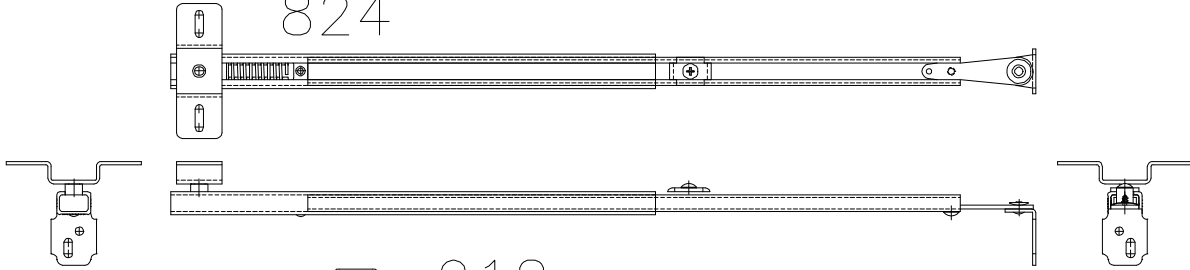

218

824

912

218

912

824

1601

2-4.8 X 13

4.8 X 11

25.4

13

100% FULL ACCESS DOOR ARM
12" X 16" [298 X 457]
FULL SCALE 10-31-97

1601

2-4.8 X 13

43

25.4

13

100% FULL ACCESS DOOR ARM
9" X 12" [225 X 300]
FULL SCALE 10-27-97

1601

2-4.8 X 13

43

25.4

76

30

450 ~ 600

40

3

6.4

4.8 X 11

25.4

13

100% FULL ACCESS DOOR ARM
18" X 24" [450 X 600]
FULL SCALE 10-27-97