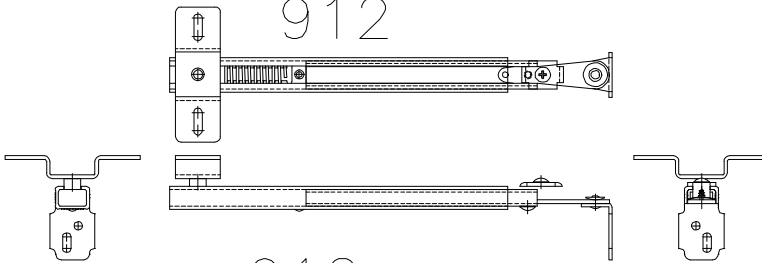

218

824

912

218

912

824

1601

2-4.8 X 13

4.8 X 11

25.4

13

100% FULL ACCESS DOOR ARM
12" X 16" [298 X 457]
FULL SCALE 10-31-97

1601

2-4.8 X 13

43

25.4

13

100% FULL ACCESS DOOR ARM
9" X 12" [225 X 300]
FULL SCALE 10-27-97

1601

2-4.8 X 13

43

25.4

76

30

450 ~ 600

40

3

6.4

4.8 X 11

25.4

13

100% FULL ACCESS DOOR ARM
18" X 24" [450 X 600]
FULL SCALE 10-27-97