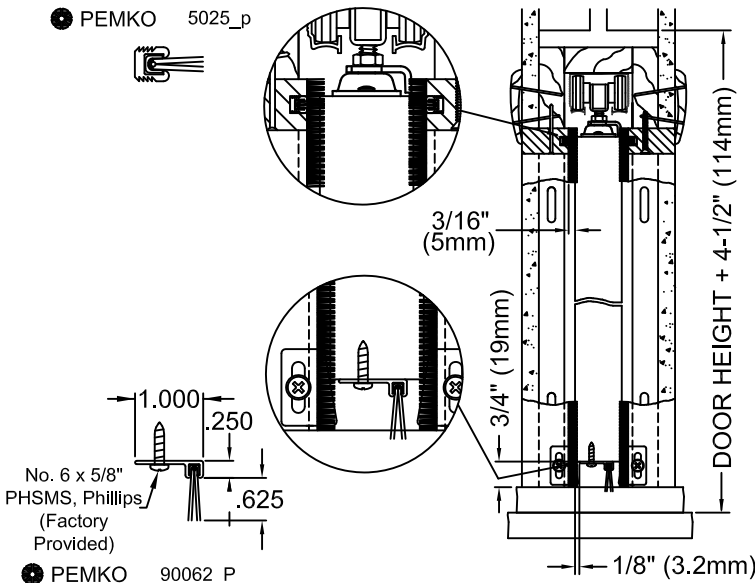

www.johnsonhardware.com

INSTRUCTIONS

SPECIAL APPLICATIONS

INTERSECTING WALLS

DOOR SWEEP

TRANSOM

BI - PARTING POCKET DOOR