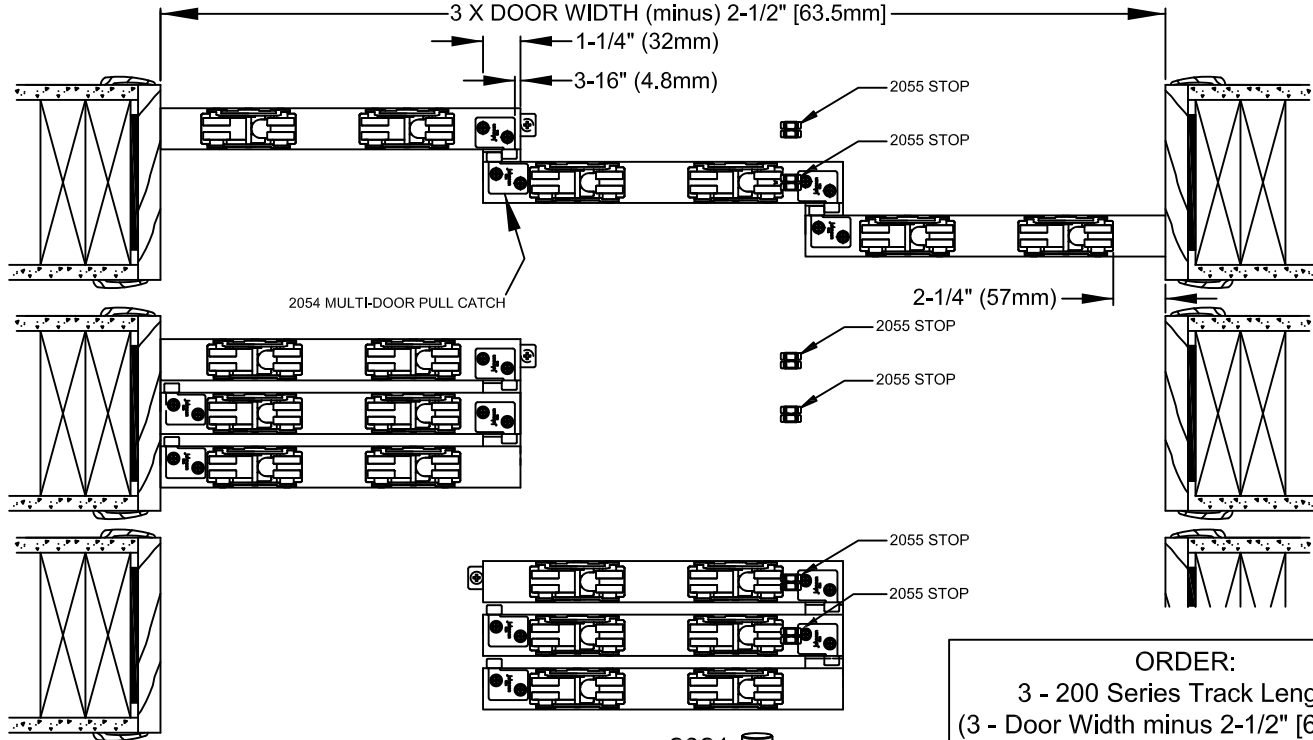

INSTRUCTIONS

SPECIAL MULTI-PASS SLIDING DOOR W/O GUIDE CHANNELS 200MP SERIES

SIDEMOUNT GUIDES
2033 FOR 1-3/4" [45mm],
2036 FOR 2-1/4" [57mm]
DOOR THICKNESS

www.johnsonhardware.com

ORDER:

- 3 - 200 Series Track Lengths (3 - Door Width minus 2-1/2" [63.5mm])
- 1 - 200MP Series 3 Door Part set (20310343 1-3/4" [44mm] door) (20310243 2-1/4" [57mm] door)
- 1 - 2040 Door Guide Cover Plate