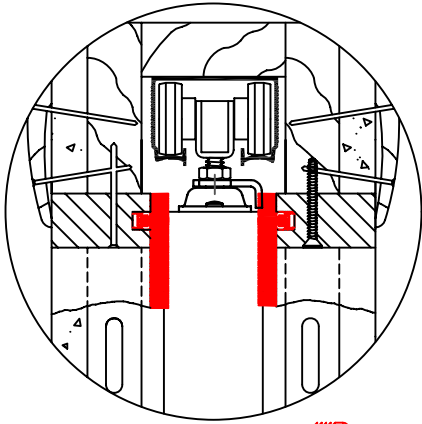

www.johnsonhardware.com

INSTRUCTIONS

1500 SERIES WITH PEMKO BRUSHES

 **PEMKO** 5025_p

 **PEMKO** 90062_P
No. 6 x 58° PHENIX PH100
(Factory Pre-drilled)