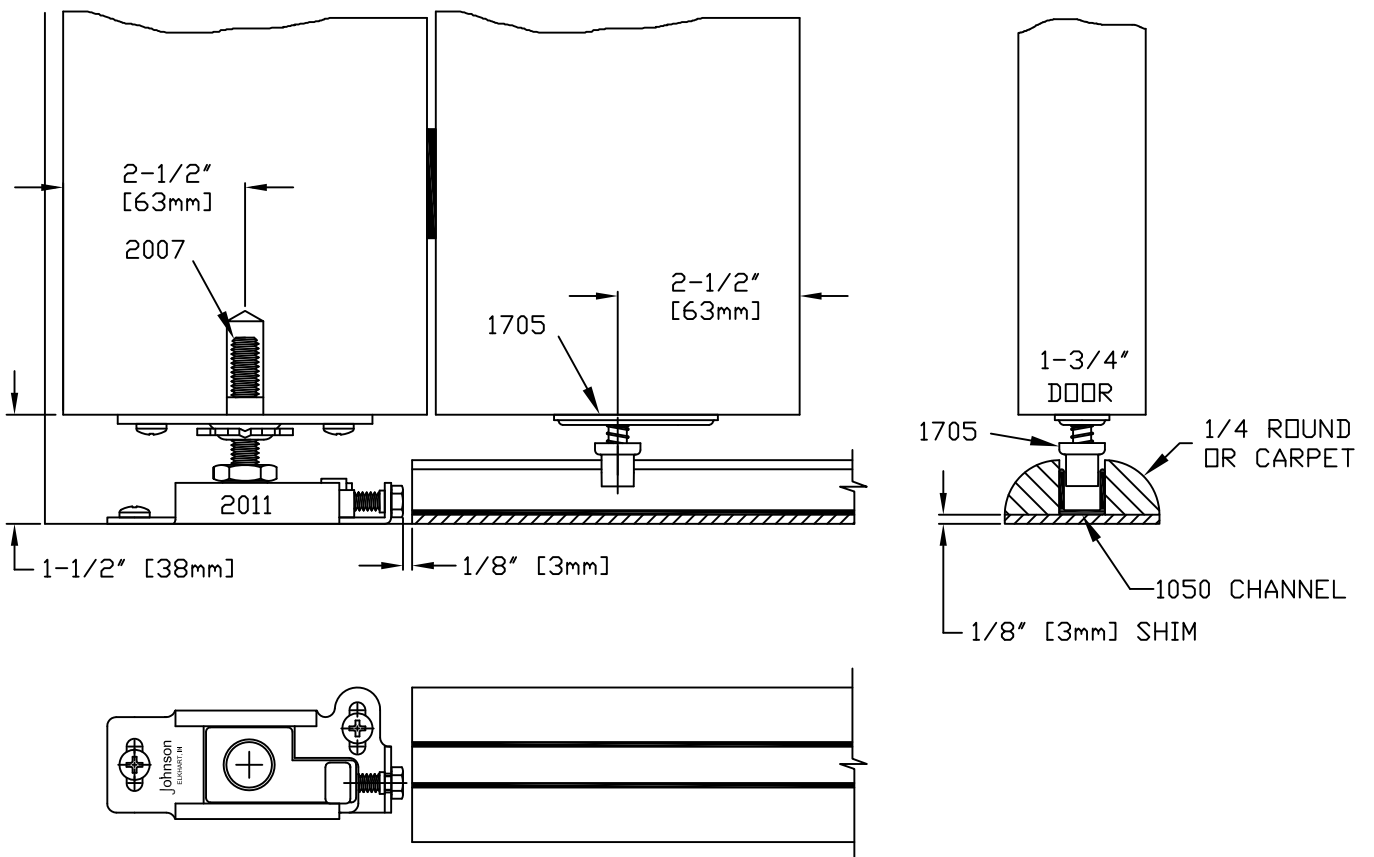

www.johnsonhardware.com

INSTRUCTIONS

1050 DOOR GUIDE CHANNEL

111FD/1700FD W/1050 GUIDE CHANNEL

1825FD W/1050 GUIDE CHANNEL

200RD W/1050 GUIDE CHANNEL

100RD W/1050 GUIDE CHANNEL